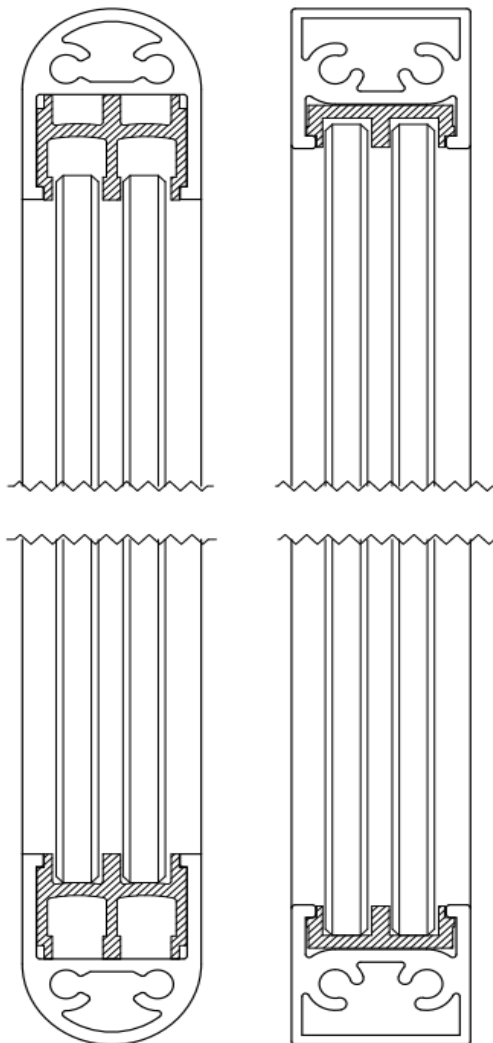

SINGLE GLAZED SLIDING DOORS

Showmaster single glazed sliding door profiles are provided from our well known partner from Germany, Vieler International. They can be supplied with a rounded or a square frame and with the option of the glass/perspex fixed in, or the removable type (only on the rounded shape).

They are ideal for the back of counters and help to conserve energy and reduce cold or heat loss.

The aluminium profile is beautifully engineered as you would expect from Vieler.

- ▶ Slim aluminium frame only 25.4mm depth
- ▶ Made from recyclable aluminium
- ▶ Easy clean plastic door runner
- ▶ Doors removed easily for cleaning
- ▶ Glass or perspex 6mm doors available
- ▶ Standard finish anodised silver
- ▶ Super strong construction
- ▶ Mirror backed film available enhancing the product display
- ▶ Made to measure to your dimensions
- ▶ Optional mounting shoe