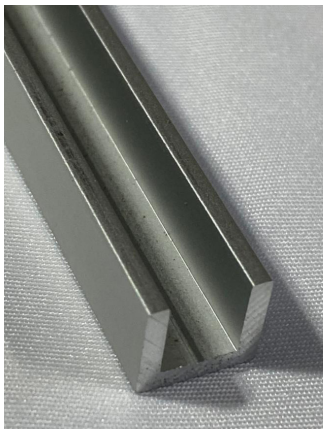

GLASS ACCESSORIES

Showmaster chrome glass holders for 6mm, 8mm and 10mm glass. Finished in silver.

6mm glass

Silver plastic edging strip available in both 6mm and 10mm for extra protection to the edge of any glass area normally accepted as the weakest point on any glass. The silver plastic strips are suitable for both hot and cold display cases and the strips fit tightly on to the glass to prevent any dirt traps. They can be supplied from stock in any length up to 3000mm.

6mm aluminium anodised glass channel available in any length.

Glass safety chains are made from high grade stainless steel chain and coupled to a chrome bracket and fixing point. They can be made to any length required and are readily available. They are used with 6mm glass which fits all of our curved glass options.