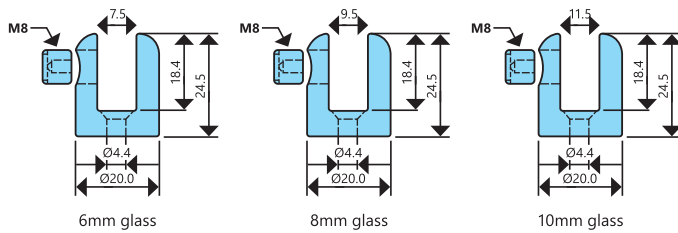

GLASS ACCESSORIES

Showmaster chrome glass holders for 6mm, 8mm and 10mm glass. Finished in silver.

6mm glass

Silver plastic edging strip available in both 6mm and 10mm for extra protection to the edge of any glass area normally accepted as the weakest point on any glass. The silver plastic strips are suitable for both hot and cold display cases and the strips fit tightly on to the glass to prevent any dirt traps. They can be supplied from stock in any length up to 3000mm.

6mm aluminium anodised glass channel available in any length.

Glass safety chains are made from high grade stainless steel chain and coupled to a chrome bracket and fixing point. They can be made to any length required and are readily available. They are used with 6mm glass which fits all of our curved glass options.