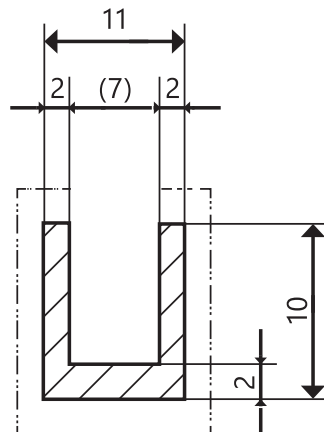

GLASS ACCESSORIES

Showmaster chrome glass holders for 6mm, 8mm and 10mm glass. Finished in silver.

6mm glass

Silver plastic edging strip available in both 6mm and 10mm for extra protection to the edge of any glass area normally accepted as the weakest point on any glass. The silver plastic strips are suitable for both hot and cold display cases and the strips fit tightly on to the glass to prevent any dirt traps. They can be supplied from stock in any length up to 3000mm.

6mm aluminium anodised glass channel available in any length.

Glass safety chains are made from high grade stainless steel chain and coupled to a chrome bracket and fixing point. They can be made to any length required and are readily available. They are used with 6mm glass which fits all of our curved glass options.